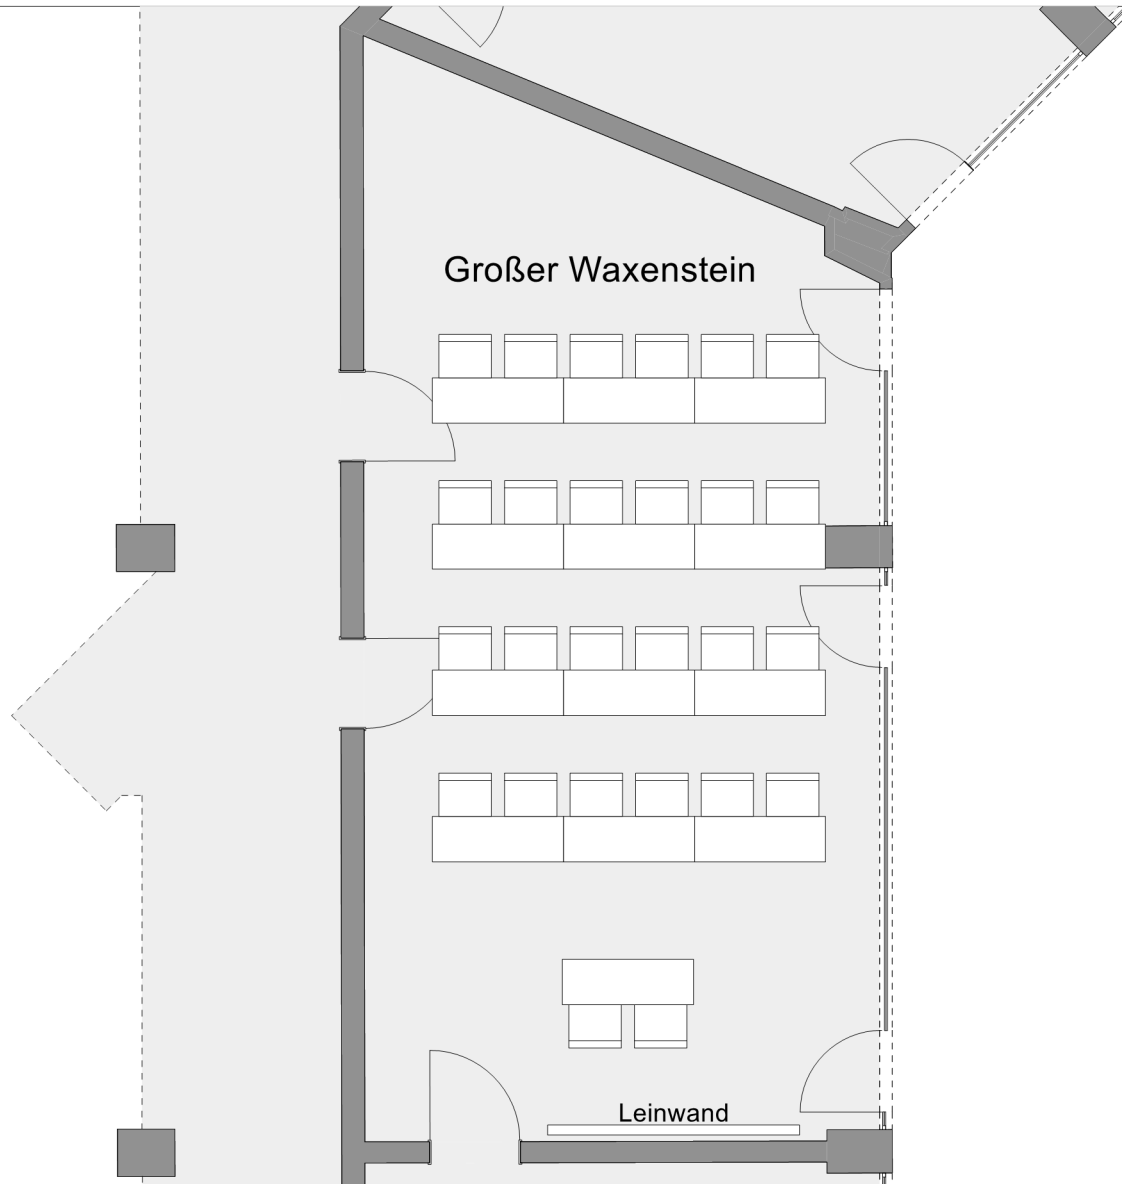

**HOTEL AM BADERSEE**  
ZUGSPITZDORF GRAINAU

**Floor:**  
Floor 4

**Room:**  
Großer Waxenstein

**Setup:**  
Parliamentary

**Persons:**  
24 Persons

Dream away, breathe in the atmosphere, be inspired and indulge your senses.  
Welcome to Hotel am Badersee.